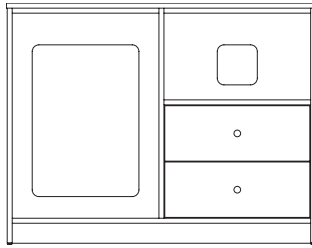

franklin

casegoods collection

Hospitality furniture proudly made in the U.S.A.

 Bertch®

FRANKLIN COLLECTION

headboard

FN HBF 56 36
 FN HBQ 62 36
 FN HBK 78 36
 1/8" grooved, wall hung

desk

FN DND 47 23 30
 solid wood legs, high pressure laminate top, ships knockdown

tables

FN ET 23 23 23
 FN AT 29 29 30
 FN CT 33 19 18
 solid wood legs, high pressure laminate top, ships knockdown

micro/fridge

FN MF 23 23 49
 microwave opening:
 21" w x 21" d x 13" h
 refrigerator opening:
 21" w x 21" d x 29.5" h
 recessed back, high pressure laminate top

micro/fridge combo left

FN MFL 47 23 36
 microwave opening:
 22" w x 21" d x 13" h
 refrigerator opening:
 22" w x 21" d x 30.75" h
 2 plywood drawer boxes, recessed back, high pressure laminate top