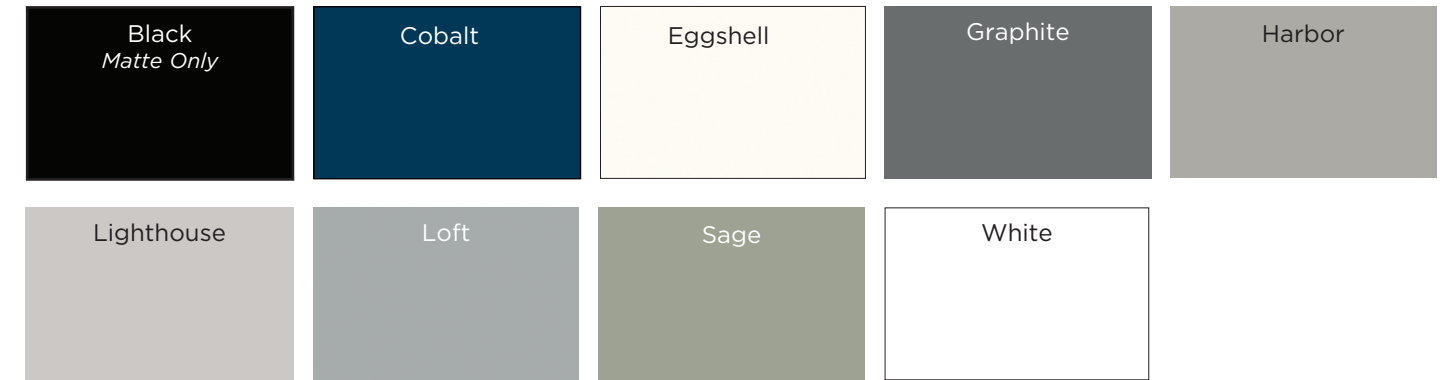

** "Paintable" wood species is recommended for a smooth, stable surface and will be used for all paint finishes. "Paintable" is a combination of HDF (High Density Fiberboard) or Hard Maple, for the best possible painted surface.

FINISH / STAIN OPTIONS *(shown on Birch wood)*

FINISH / GLAZE OPTIONS

SOLID COLOR / PAINT OPTIONS

LINEA: FOIL COLOR OPTIONS

TEXTURED FOILS

SOLID MATTE FOILS

VANITY TOP: BOWL SHAPE

STANDARD TOP, BOWL OPTIONS