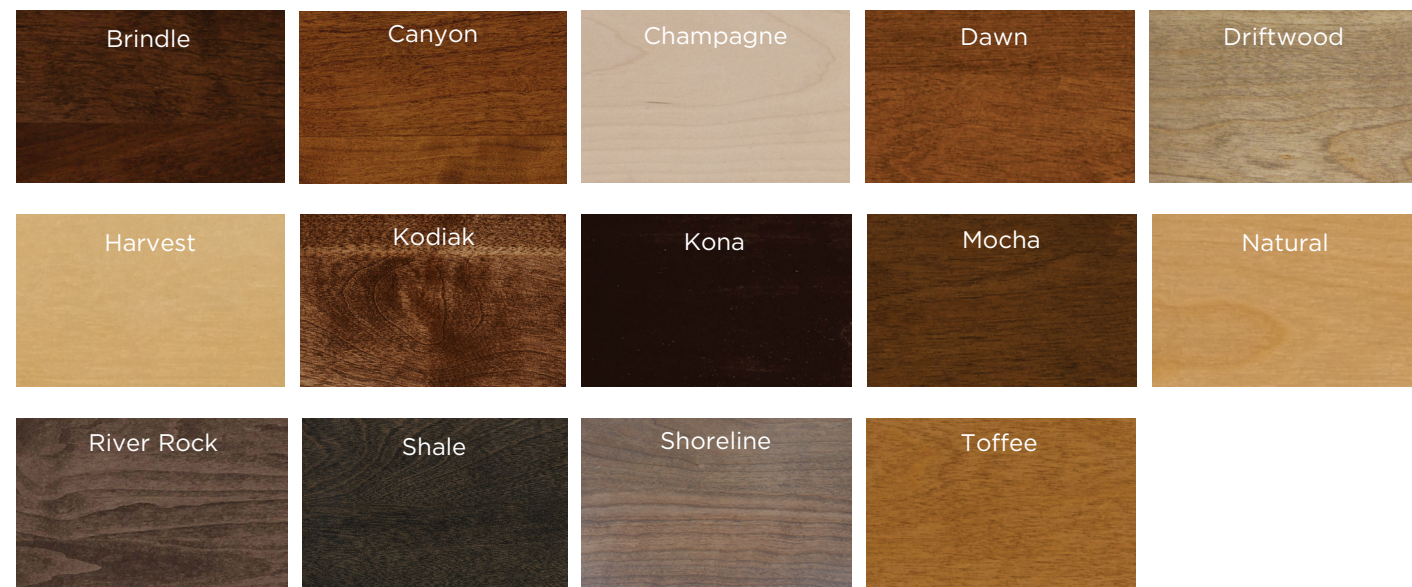

vanity style Sullivan
species MDF
finish Midnight Matte Foil
top Custom, White
bowl Wave
mirror style XSCM24

CLASSIC, FURNITURE, & LINEA: WOOD & COLOR

WOOD SPECIES OPTIONS *(shown in Natural)*

* Furniture Series Only

** "Paintable" wood species is recommended for a smooth, stable surface and will be used for all paint finishes. "Paintable" is a combination of HDF (High Density Fiberboard) or Hard Maple, for the best possible painted surface.

FINISH / STAIN OPTIONS *(shown on Birch wood)*

FINISH / GLAZE OPTIONS

SOLID COLOR / PAINT OPTIONS

LINEA: FOIL COLOR OPTIONS

TEXTURED FOILS

SOLID MATTE FOILS

VANITY TOP: BOWL SHAPE

STANDARD TOP, BOWL OPTIONS