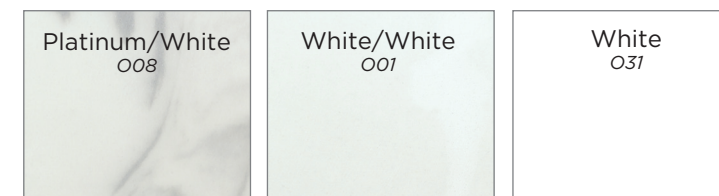

VANITY TOP: BOWL SHAPE

STANDARD TOP, BOWL OPTIONS

Bowl Dimensions: 13"D, 17-3/8"W, 5-3/8"H

Bowl Dimensions: 14"D, 17"W, 5-5/8"H

Bowl Dimensions inside Recess:
19" Top 10-1/4"D, 15-1/4"W, 6-5/8"H
22" Top 12"D, 17-1/4"W, 6"H

CUSTOM TOP, BOWL OPTIONS

Bowl Dimensions: 13"D, 17-3/8"W, 5-3/8"H

Bowl Dimensions: 14"D, 17"W, 5-5/8"H

Bowl Dimensions inside Recess:
19" Top 10-1/4"D, 15-1/4"W, 6-5/8"H
22" Top 12"D, 17-1/4"W, 6"H

Bowl Dimensions: 12-7/8"D, 19-7/8"W, 6-1/4"H

Bowl Dimensions: 13-1/2"D, 21"W, 7"H

Bowl Dimensions inside Recess:
19" Top 12-1/4"D, 16"W, 6-5/8"H
22" Top 11-3/8"D, 18-1/8"W, 7-1/8"H

VANITY TOP: COLOR OPTIONS

FAUX GRANITE

* AVAILABLE IN GLOSS ONLY

MARBLE

SOLID COLOR

QUARTZ