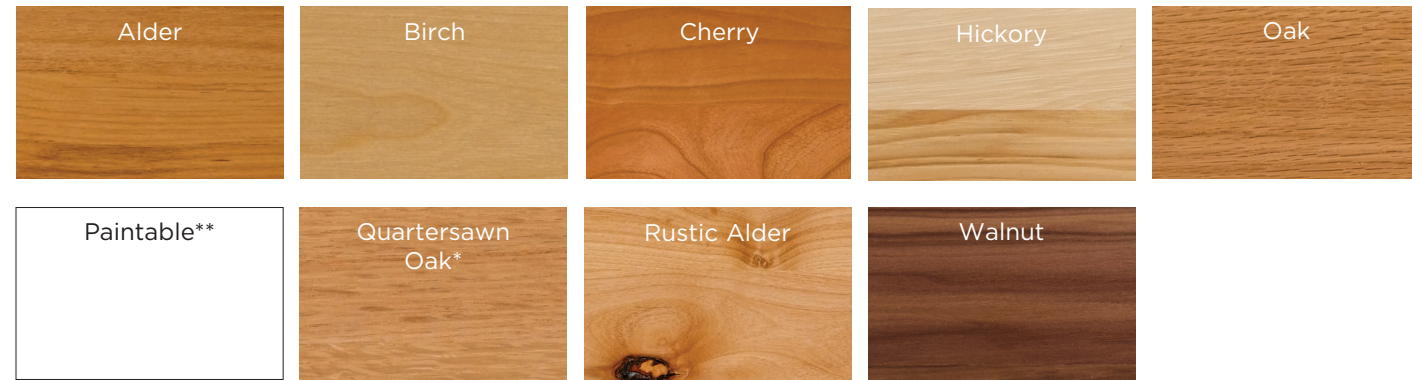

CLASSIC, FURNITURE, & LINEA: WOOD & COLOR

WOOD SPECIES OPTIONS *(shown in Natural)*