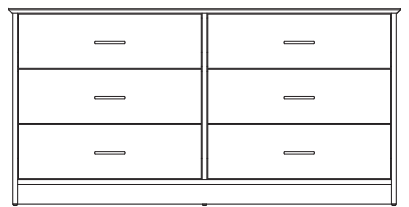

ADAMS COLLECTION

Hospitality furniture proudly made in the U.S.A.

 Bertch®

ADAMS COLLECTION

headboard

full: 56" w x 1.5" d x 36" h
 queen: 62" w x 1.5" d x 36" h
 king: 78" w x 1.5" d x 36" h
 1/8" grooved, wall hung

47.5" w x 23.75" d x 36" h
 microwave opening:
 22" w x 21" d x 13" h
 refrigerator opening:
 22" w x 21" d x 30.75" h
 2 plywood drawer boxes, recessed back,
 high pressure laminate top with
 solid wood edge

nightstand

21.5" w x 15.75" d x 24" h
 21.5" w x 15.75" d x 28" h
 29.5" w x 15.75" d x 24" h
 29.5" w x 15.75" d x 28" h
 1 plywood drawer with ball bearing
 glides, recessed back, high pressure
 laminate top with solid wood edge

chest

35.5" w x 23.75" d x 40" h
 4 plywood drawers with ball bearing
 glides, recessed back, high pressure
 laminate top with solid wood edge

chest

30" w x 23.75" d x 30" h
 35.5" w x 23.75" d x 30" h
 3 plywood drawers with ball bearing
 glides, recessed back, high pressure
 laminate top with solid wood edge