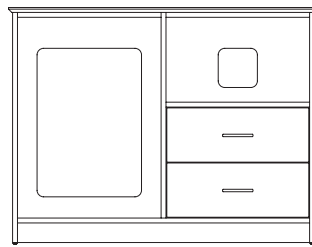

ADAMS COLLECTION

Hospitality furniture proudly made in the U.S.A.

 Bertch®

ADAMS COLLECTION

headboard

full: 56" w x 1.5" d x 36" h
 queen: 62" w x 1.5" d x 36" h
 king: 78" w x 1.5" d x 36" h
 1/8" grooved, wall hung

desk

47.5" w x 23.75" d x 30" h
 solid wood legs, high pressure laminate
 top with solid wood edge,
 ships knockdown

tables

23.75" w x 23.75" d x 23" h
 30" w x 30" d x 30" h
 34" w x 20" d x 18" h
 solid wood legs, high pressure laminate
 top with solid wood edge,
 ships knockdown

micro/fridge

23.75" w x 23.75" d x 48.5" h
 microwave opening:
 21" w x 21" d x 13" h
 refrigerator opening:
 21" w x 21" d x 29.5" h
 recessed back, high pressure laminate top
 with solid wood edge

micro/fridge combo left

47.5" w x 23.75" d x 36" h
 microwave opening:
 22" w x 21" d x 13" h
 refrigerator opening:
 22" w x 21" d x 30.75" h
 2 plywood drawer boxes, recessed back,
 high pressure laminate top with
 solid wood edge