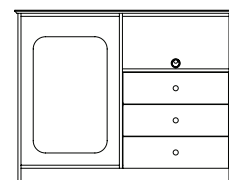

Features include:

- High pressure laminate tops
- Several finish color options
- Heavy duty drawer glides
- High quality durable finish
- Made in the U.S.A.
- Customizable

riverside

casegoods collection

headboard
full: 56" w x 1.5" d x 36" h
queen: 62" w x 1.5" d x 36" h
king: 78" w x 1.5" d x 36" h
1/8" grooved, wall hung, 1 panel

headboard two tone
full: 56" w x 1.5" d x 36" h
queen: 62" w x 1.5" d x 36" h
king: 78" w x 1.5" d x 36" h
1/8" grooved, wall hung, 1 panel

desk
48" w x 26" d x 30" h
high pressure laminate top with solid wood edge, apron to floor: 26"

desk
48" w x 26" d x 30" h
1 drawer with ball bearing glides high pressure laminate top with solid wood edge, apron to floor: 26"

micro/fridge chest left
54" w x 24" d x 42" h
microwave opening: 28.25" w x 20" d x 12" h
refrigerator opening: 20" w x 20" d x 42.5" h
3 drawers with ball bearing glides recessed / vented back high pressure laminate top with solid wood edge, available with a false bottom drawer or no door