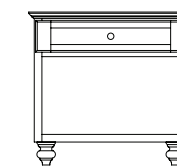

nightstand
22.25" w x 16.125" d x 26" h
32.25" w x 19.125" d x 26" h
1 drawer with ball bearing glides
recessed back 1 fixed shelf
high pressure laminate top with
solid wood beveled edge