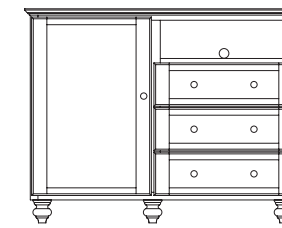

Cocobala

Espresso Pear

washburn

casegoods collection

Hospitality furniture proudly made in the U.S.A.

headboard
 full: 60" w x 3" d x 39" h
 queen: 66" w x 3" d x 39" h
 king: 82" w x 3" d x 39" h
 two panels with crown moulding

framed mirror
 24" w x 49" h
 34" w x 49" h

media chest
 36.25" w x 22.125" d x 36" h
 media opening: 31" w x 18.5" d x 4.5" h
 3 drawers with ball bearing glides
 recessed / vented back 1 fixed shelf
 high pressure laminate top with
 solid wood beveled edge

desk
 48" w x 26" d x 30" h
 1 drawer with ball bearing glides
 high pressure laminate top with
 solid wood beveled edge
 apron to floor: 26"

activity table
 30" w x 30" d x 30" h
 high pressure laminate top with
 solid wood beveled edge
 apron to floor: 26"

media chest left
 54.25" w x 24.125" d x 42" h
 media opening: 25" w x 20.75" d x 7.5" h
 3 drawers with ball bearing glides
 recessed / vented back 1 fixed shelf
 high pressure laminate top with
 solid wood beveled edge