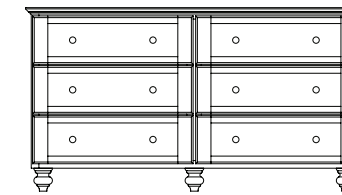

dresser
66.25" w x 22.125" d x 36" h
6 drawers with ball bearing glides
recessed back
high pressure laminate top with
solid wood beveled edge