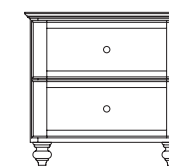

nightstand
22.25" w x 16.125" d x 26" h
32.25" w x 19.125" d x 26" h
2 drawers with ball bearing glides
recessed back
high pressure laminate top with
solid wood beveled edge