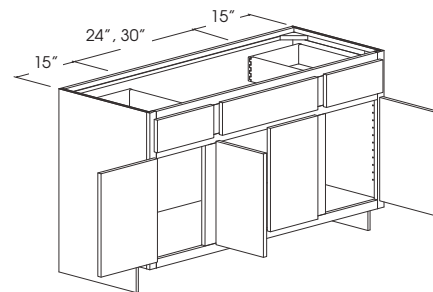

No Shelves

Butt Doors

- | | |
|-----------------|---------------------|
| 31" High | 34 1/2" High |
| 18" Deep | 18" Deep |
| LVSB2D3618 | LVSB2D3618T |
| 21" Deep | 21" Deep |
| LVSB2D36 | LVSB2D36T |

Double Doors

- | | |
|-----------------|---------------------|
| 31" High | 34 1/2" High |
| 18" Deep | 18" Deep |
| LVSB2D4218 | LVSB2D4218T |
| 21" Deep | 21" Deep |
| LVSB2D42 | LVSB2D42T |

Single Door
Specify Hinge for Center Door (L or R)

- | | |
|-----------------|---------------------|
| 31" High | 34 1/2" High |
| 18" Deep | 18" Deep |
| LVSB2D4818 | LVSB2D4818T |
| 21" Deep | 21" Deep |
| LVSB2D48 | LVSB2D48T |

Butt Doors
Butt Doors in Center Section