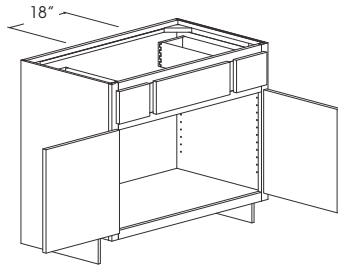

No Shelves

Butt Doors

- | | |
|-----------------|---------------------|
| 31" High | 34 1/2" High |
| 18" Deep | 18" Deep |
| LVSB2D3618 | LVSB2D3618T |
| 21" Deep | 21" Deep |
| LVSB2D36 | LVSB2D36T |

Double Doors