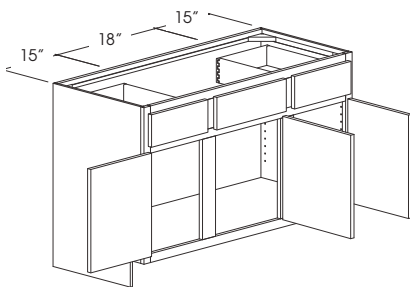

No Shelves

Butt Doors

- | | |
|-----------------|---------------------|
| 31" High | 34 1/2" High |
| 18" Deep | 18" Deep |
| LVSB2D3618 | LVSB2D3618T |
| 21" Deep | 21" Deep |
| LVSB2D36 | LVSB2D36T |

Double Doors

- | | |
|-----------------|---------------------|
| 31" High | 34 1/2" High |
| 18" Deep | 18" Deep |
| LVSB2D4218 | LVSB2D4218T |
| 21" Deep | 21" Deep |
| LVSB2D42 | LVSB2D42T |

Single Door
Specify Hinge for Center Door (L or R)

- | | |
|-----------------|---------------------|
| 31" High | 34 1/2" High |
| 18" Deep | 18" Deep |
| LVSB2D4818 | LVSB2D4818T |
| 21" Deep | 21" Deep |
| LVSB2D48 | LVSB2D48T |

Butt Doors
Butt Doors in Center Section