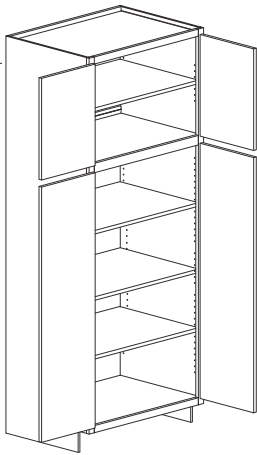

Style A
31" High
2 Stainless Steel
Adjustable Storage Bins.
LVPOS12A

34 1/2" High
2 Stainless Steel
Adjustable Storage Bins.
LVPOS1234A

Style B
31" High
6 Polycarbonate Bins
3 Adjustable Shelves.
LVPOS12B

34 1/2" High
6 Polycarbonate Bins
3 Adjustable Shelves.
LVPOS1234B

BATH CABINETS

BATH CABINETS

Vanity Linen Cabinet

84" High

4 Adjustable Shelves

Single Door
Specify Hinge (L or R)

12" Deep	18" Deep	21" Deep
LVLC1512	LVLC1518	LVLC15
LVLC1812	LVLC1818	LVLC18
LVLC2112	LVLC2118	LVLC21
LVLC2412-1	LVLC2418-1	LVLC24-1

Butt Doors

12" Deep	18" Deep	21" Deep
LVLC2412-2	LVLC2418-2	LVLC24-2
LVLC2712	LVLC2718	LVLC27
LVLC3012	LVLC3018	LVLC30
LVLC3312	LVLC3318	LVLC33
LVLC3612	LVLC3618	LVLC36

Vanity Linen Cabinet with Hamper

Decrease Depth not Available