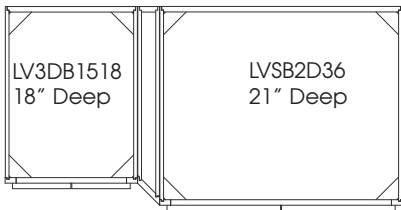

Vanity Base Angled Filler With Return

3" Wide
21" Deep
31" High

21" DEEP	LIST
LVAFR31-R	269
LVAFR31-L	269

Vanity Base Angled Fluted Filler With Return

3" Wide
21" Deep
31" High

21" DEEP	LIST
LVAFFR31-R	324
LVAFFR31-L	324

Top View