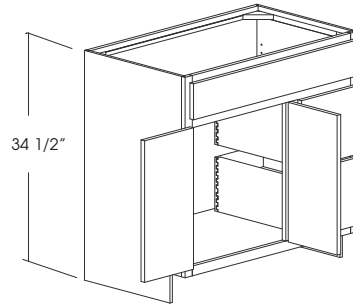

- | | |
|-----------------|---------------------|
| 31" High | 34 1/2" High |
| 18" Deep | 18" Deep |
| LVSB2D4818 | LVSB2D4818T |
| 21" Deep | 21" Deep |
| LVSB2D48 | LVSB2D48T |

Butt Doors
Butt Doors in Center Section

- | | |
|-----------------|---------------------|
| 31" High | 34 1/2" High |
| 18" Deep | 18" Deep |
| LVSB2D5418 | LVSB2D5418T |
| LVSB2D6018 | LVSB2D6018T |
| 21" Deep | 21" Deep |
| LVSB2D54 | LVSB2D54T |
| LVSB2D60 | LVSB2D60T |

BATH CABINETS

BATH CABINETS

Vanity Sink Base Drawers

Drawers Right Unless Specified Left.
No Shelves

Single Door
Specify Hinge (L or R)
31" High
18" Deep
LVSBD2418
LVSBD3018
21" Deep
LVSBD24
LVSBD30

34 1/2" High
18" Deep
LVSBD2418T
LVSBD3018T
21" Deep
LVSBD24T
LVSBD30T

Butt Doors
31" High
18" Deep
LVSBD3618
LVSBD4218
21" Deep
LVSBD36
LVSBD42

34 1/2" High
18" Deep
LVSBD3618T
LVSBD4218T
21" Deep
LVSBD36T
LVSBD42T

Single Door
Specify Hinge (L or R)
31" High
18" Deep
LVSBD4818
21" Deep
LVSBD48