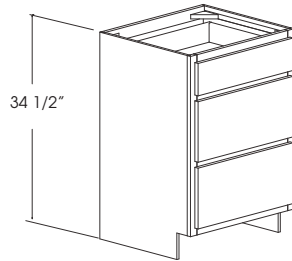

Vanity 3 Drawer Base

31" High
18" Deep   **21" Deep**
LV3DB1218   LV3DB12
LV3DB1518   LV3DB15
LV3DB1818   LV3DB18
LV3DB2118   LV3DB21
LV3DB2418   LV3DB24

34 1/2" High
18" Deep   **21" Deep**
LV3DB1218T   LV3DB12T
LV3DB1518T   LV3DB15T
LV3DB1818T   LV3DB18T
LV3DB2118T   LV3DB21T
LV3DB2418T   LV3DB24T

Vanity Wall

LPEC or LDEP not Available

6" Deep
33" High
3 Adj. Shelves
Single Door
Specify Hinge (L or R)
LVW1233
LVW1533
LVW1833
LVW2133
LVW2433-1
Butt Doors
LVW2433-2