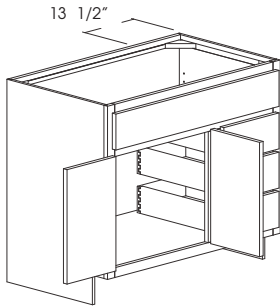

- | | |
|-----------------|---------------------|
| 31" High | 34 1/2" High |
| 18" Deep | 18" Deep |
| LVSB2D4818 | LVSB2D4818T |
| 21" Deep | 21" Deep |
| LVSB2D48 | LVSB2D48T |

Butt Doors
Butt Doors in Center Section

- | | |
|-----------------|---------------------|
| 31" High | 34 1/2" High |
| 18" Deep | 18" Deep |
| LVSB2D5418 | LVSB2D5418T |
| LVSB2D6018 | LVSB2D6018T |
| 21" Deep | 21" Deep |
| LVSB2D54 | LVSB2D54T |
| LVSB2D60 | LVSB2D60T |

BATH CABINETS

BATH CABINETS

Vanity Sink Base Drawers

Drawers Right Unless Specified Left.
No Shelves

Single Door
Specify Hinge (L or R)
31" High
18" Deep
LVSBD2418
LVSBD3018
21" Deep
LVSBD24
LVSBD30

34 1/2" High
18" Deep
LVSBD2418T
LVSBD3018T
21" Deep
LVSBD24T
LVSBD30T

Butt Doors
31" High
18" Deep
LVSBD3618
LVSBD4218
21" Deep
LVSBD36
LVSBD42

34 1/2" High
18" Deep
LVSBD3618T
LVSBD4218T
21" Deep
LVSBD36T
LVSBD42T

Single Door
Specify Hinge (L or R)
31" High
18" Deep
LVSBD4818
21" Deep
LVSBD48