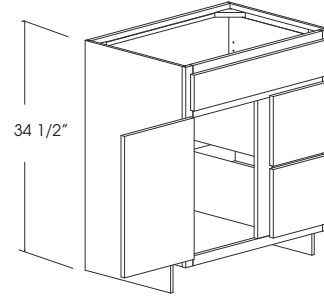

- | | |
|-----------------|---------------------|
| 31" High | 34 1/2" High |
| 18" Deep | 18" Deep |
| LVSB2D4818 | LVSB2D4818T |
| 21" Deep | 21" Deep |
| LVSB2D48 | LVSB2D48T |

Butt Doors
Butt Doors in Center Section

- | | |
|-----------------|---------------------|
| 31" High | 34 1/2" High |
| 18" Deep | 18" Deep |
| LVSB2D5418 | LVSB2D5418T |
| LVSB2D6018 | LVSB2D6018T |
| 21" Deep | 21" Deep |
| LVSB2D54 | LVSB2D54T |
| LVSB2D60 | LVSB2D60T |

BATH CABINETS

BATH CABINETS

Vanity Sink Base Drawers

Drawers Right Unless Specified Left.
No Shelves

Single Door
Specify Hinge (L or R)
31" High
18" Deep
LVSBD2418
LVSBD3018
21" Deep
LVSBD24
LVSBD30

34 1/2" High
18" Deep
LVSBD2418T
LVSBD3018T
21" Deep
LVSBD24T
LVSBD30T

Butt Doors
31" High
18" Deep
LVSBD3618
LVSBD4218
21" Deep
LVSBD36
LVSBD42

34 1/2" High
18" Deep
LVSBD3618T
LVSBD4218T
21" Deep
LVSBD36T
LVSBD42T

Single Door
Specify Hinge (L or R)
31" High
18" Deep
LVSBD4818
21" Deep
LVSBD48