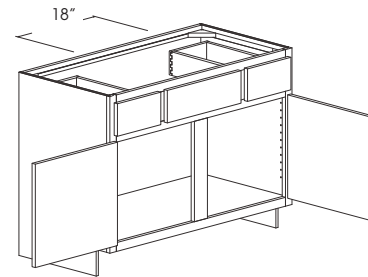

No Shelves

Butt Doors

- | | |
|-----------------|---------------------|
| 31" High | 34 1/2" High |
| 18" Deep | 18" Deep |
| LVSB2D3618 | LVSB2D3618T |
| 21" Deep | 21" Deep |
| LVSB2D36 | LVSB2D36T |

Double Doors