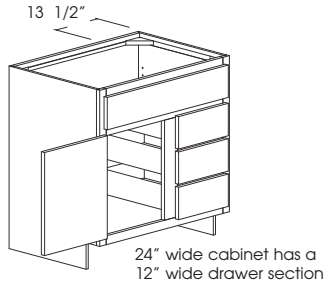

BATH CABINETS

BATH CABINETS

Vanity Sink Base Drawers

Drawers Right Unless Specified Left.
No Shelves