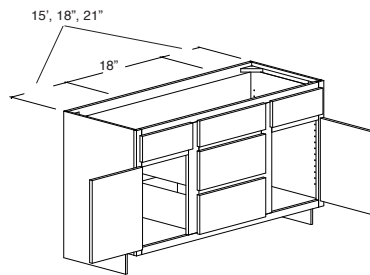

31" High
18" Deep
VDSB4818
VDSB5418
VDSB6018

34 1/2" High
18" Deep
VDSB4818T
VDSB5418T
VDSB6018T

21" Deep
VDSB48
VDSB54
VDSB60

21" Deep
VDSB48T
VDSB54T
VDSB60T

Vanity Linen Cabinet
With Hamper
21"Depth X 84"High
18"Wide ONLY

3 Adjustable Shelves
Specify Hinge (L or R)
VLCH18