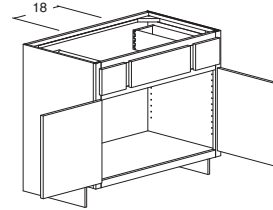

Vanity Sink Base With 2 Drawers
31" High or 34 1/2" High
21" Deep or 18" Deep
No Shelves

Butt Doors
31" High   **31" High**
18" Deep   **21" Deep**
VSB2D3618   VSB2D36

34 1/2" High   **34 1/2" High**
18" Deep   **21" Deep**
VSB2D3618T   VSB2D36T