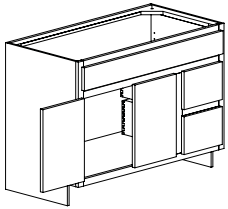

Butt Doors

31" High	34 1/2" High
18" Deep	18" Deep
VB2718	VB2718T
VB3018	VB3018T
21" Deep	21" Deep
VB27	VB27T
VB30	VB30T

Vanity Sink

**No Drawers
No Shelves**

**Single Door
Specify Hinge (L or R)**

31" High	34 1/2" High
16" Deep	16" Deep
VS1816	VS1816T
18" Deep	18" Deep
VS1818	VS1818T
VS2118	VS2118T
VS2418	VS2418T
21" Deep	21" Deep
VS18	VS18T
VS21	VS21T
VS24	VS24T

Butt Doors

31" High	34 1/2" High
18" Deep	18" Deep
VS2718	VS2718T
VS3018	VS3018T
VS3318	VS3318T
VS3618	VS3618 T
21" Deep	21" Deep
VS27	VS27T
VS30	VS30T
VS33	VS33T
VS36	VS36T

Vanity 3 Drawer Base

31" High	34 1/2" High
18" Deep	18" Deep
V3DB1218	V3DB1218T
V3DB1518	V3DB1518T
V3DB1818	V3DB1818T
V3DB2118	V3DB2118T
V3DB2418	V3DB2418T
21" Deep	21" Deep
V3DB12	V3DB12T
V3DB15	V3DB15T
V3DB18	V3DB18T
V3DB21	V3DB21T
V3DB24	V3DB24T

Vanity Sink Fronts

**21" Deep
Includes Floor and Supports
(Unassembled)**

**Single Door
Specify Hinge (L or R)**

31" High	34 1/2" High
VSF24	VSF24T

Butt Doors

31" High	34 1/2" High
VSF27	VSF27T
VSF30	VSF30T
VSF33	VSF33T
VSF36	VSF36T

BATH CABINETS

Vanity Sink Base Drawers No Shelves

31" High 18" Deep Single Door Hinged Left Drawers Right VSB2D2418DR VSB2D3018DR Butt Doors Drawers Right VSB2D3618DR VSB2D4218DR	34 1/2" High 18" Deep Single Door Hinged Left Drawers Right VSB2D2418DRT VSB2D3018DRT Butt Doors Drawers Right VSB2D3618DRT VSB2D4218DRT
---	---