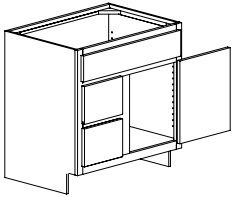

Butt Doors

31" High	34 1/2" High
18" Deep	18" Deep
VS2718	VS2718T
VS3018	VS3018T
VS3318	VS3318T
VS3618	VS3618 T
21" Deep	21" Deep
VS27	VS27T
VS30	VS30T
VS33	VS33T
VS36	VS36T

Vanity 3 Drawer Base

31" High	34 1/2" High
18" Deep	18" Deep
V3DB1218	V3DB1218T
V3DB1518	V3DB1518T
V3DB1818	V3DB1818T
V3DB2118	V3DB2118T
V3DB2418	V3DB2418T
21" Deep	21" Deep
V3DB12	V3DB12T
V3DB15	V3DB15T
V3DB18	V3DB18T
V3DB21	V3DB21T
V3DB24	V3DB24T

BATH CABINETS

Vanity Sink Base Drawers No Shelves

31" High 18" Deep Single Door Hinged Left Drawers Right VSB2D2418DR VSB2D3018DR Butt Doors Drawers Right VSB2D3618DR VSB2D4218DR	34 1/2" High 18" Deep Single Door Hinged Left Drawers Right VSB2D2418DRT VSB2D3018DRT Butt Doors Drawers Right VSB2D3618DRT VSB2D4218DRT
---	---

21" Deep Single Door Hinged Left Drawers Right VSB2D24DR VSB2D30DR Butt Doors Drawers Right VSB2D36DR VSB2D42DR	21" Deep Single Door Hinged Left Drawers Right VSB2D24DRT VSB2D30DRT Butt Doors Drawers Right VSB2D36DRT VSB2D42DRT
--	--

31" High 18" Deep Single Door Hinged Right Drawers Left VSB2D2418DL VSB2D3018DL Butt Doors Drawers Left VSB2D3618DL VSB2D4218DL	34 1/2" High 18" Deep Single Door Hinged Right Drawers Left VSB2D2418DLT VSB2D3018DLT Butt Doors Drawers Left VSB2D3618DLT VSB2D4218DLT
--	--