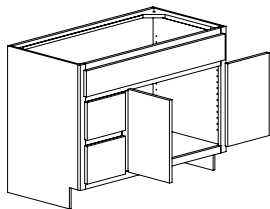

Butt Doors

31" High	34 1/2" High
18" Deep	18" Deep
VS2718	VS2718T
VS3018	VS3018T
VS3318	VS3318T
VS3618	VS3618 T
21" Deep	21" Deep
VS27	VS27T
VS30	VS30T
VS33	VS33T
VS36	VS36T

Vanity 3 Drawer Base

31" High	34 1/2" High
18" Deep	18" Deep
V3DB1218	V3DB1218T
V3DB1518	V3DB1518T
V3DB1818	V3DB1818T
V3DB2118	V3DB2118T
V3DB2418	V3DB2418T
21" Deep	21" Deep
V3DB12	V3DB12T
V3DB15	V3DB15T
V3DB18	V3DB18T
V3DB21	V3DB21T
V3DB24	V3DB24T

BATH CABINETS

Vanity Sink Base Drawers No Shelves

31" High 18" Deep Single Door Hinged Left Drawers Right VSB2D2418DR VSB2D3018DR Butt Doors Drawers Right VSB2D3618DR VSB2D4218DR	34 1/2" High 18" Deep Single Door Hinged Left Drawers Right VSB2D2418DRT VSB2D3018DRT Butt Doors Drawers Right VSB2D3618DRT VSB2D4218DRT
---	---

21" Deep Single Door Hinged Left Drawers Right VSB2D24DR VSB2D30DR Butt Doors Drawers Right VSB2D36DR VSB2D42DR	21" Deep Single Door Hinged Left Drawers Right VSB2D24DRT VSB2D30DRT Butt Doors Drawers Right VSB2D36DRT VSB2D42DRT
--	--

31" High 18" Deep Single Door Hinged Right Drawers Left VSB2D2418DL VSB2D3018DL Butt Doors Drawers Left VSB2D3618DL VSB2D4218DL	34 1/2" High 18" Deep Single Door Hinged Right Drawers Left VSB2D2418DLT VSB2D3018DLT Butt Doors Drawers Left VSB2D3618DLT VSB2D4218DLT
--	--