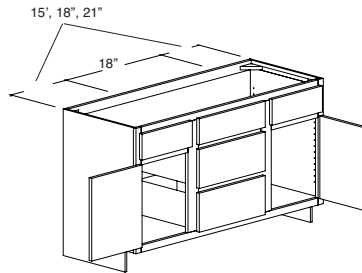

Vanity Double Sink Base 2 Drawers No Shelves

31" High 18" Deep VDSB4818 VDSB5418 VDSB6018 21" Deep VDSB48 VDSB54 VDSB60	34 1/2" High 18" Deep VDSB4818T VDSB5418T VDSB6018T 21" Deep VDSB48T VDSB54T VDSB60T