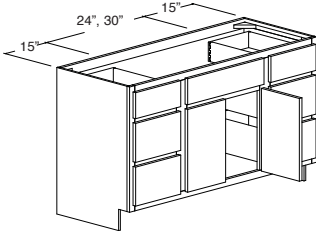

31" High
18" Deep
VSBD5418
VSBD6018
21" Deep
VSBD54
VSBD60

34 1/2" High
18" Deep
VSBD5418T
VSBD6018T
21" Deep
VSBD54T
VSBD60T

Vanity Double Sink Base
2 Drawers No Shelves