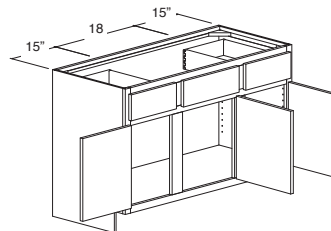

Single Center Door
Specify Hinge (L or R)

31" High   **31" High**
18" Deep   **21" Deep**
VSB2D4818   VSB2D48

34 1/2" High   **34 1/2" High**
18" Deep   **21" Deep**
VSB2D4818T   VSB2D48T