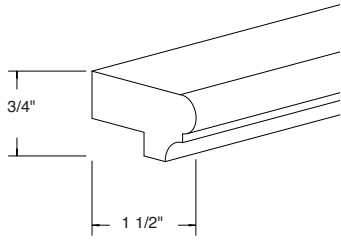

Lazy Susan Kit

Shelf diameter:
 36" cabinet is 31"
 33" cabinet is 28"

BASE
 LSKB2KIT-
 2 Kidney Shaped Shelves

Shelf diameter:
 36" cabinet is 31"
 33" cabinet is 28"

BASE
 LSRB2KIT
 2 Round Shaped Shelves

WALL
 LSRW2KIT
 2 Round Shaped Shelves
 LSRW3BKIT
 3 Round Shaped Shelves

Quarter Round Moulding

QR48
 QR96

Plywood Trim Moulding

PTM48
 PTM96

MISCELLANEOUS

Chair Rail Moulding

3/4" Traditional