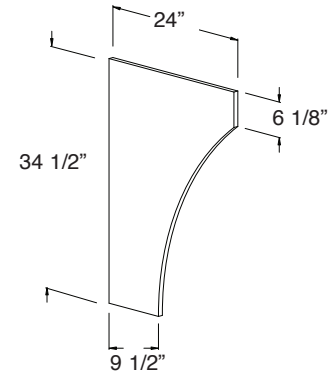

30" High
(For designing 3" or 6" angled set back or set forward into a line of cabinetry.)

BFA3X30
BFA6X30

MISCELLANEOUS

Tall Filler

Actual
Height

TF3X84	(79 1/2")
TF3X96	(91 1/2")
TF6X84	(79 1/2")
TF6X96	(91 1/2")

End Panels

1/2" Thick
Front Edge Banded
Matching Woodgrain Laminate
Both Sides

Base
BEP2434
Wall
WEP1230
WEP1260

Base End Panel Arched
BEPA2434

Tall Overlay Filler Includes Filler and Overlay

Actual
Height