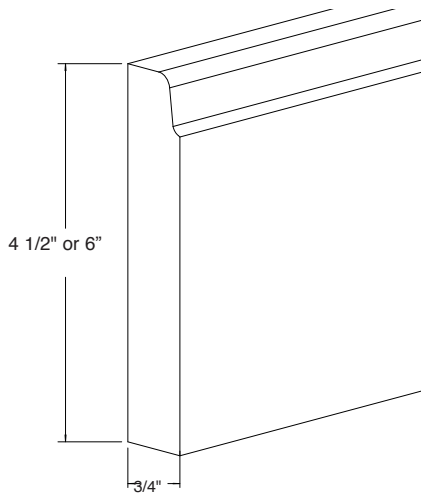

Furniture Base Moulding

Traditional
FBM-T48
FBM-T72
FBM-T96

FBM-T6X48
FBM-T6X72
FBM-T6X96