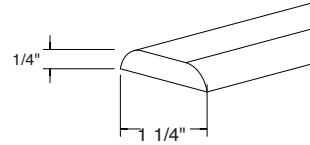

Batten Moulding