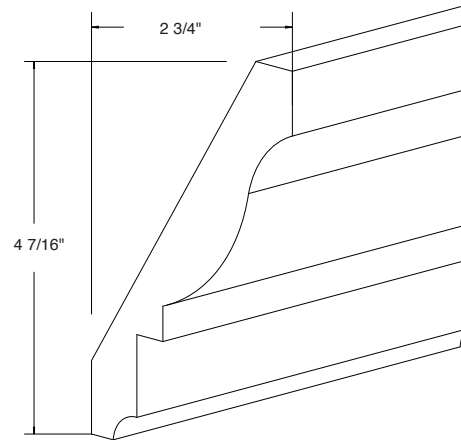

Imperial Crown

CM148
CM172
CM196

Crown Moulding Angled