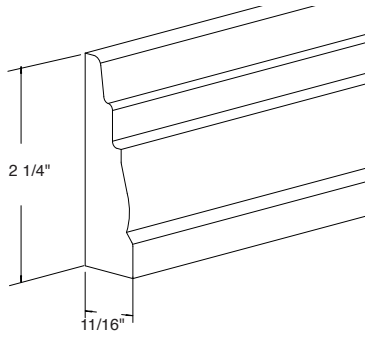

Spindle Rail Wood

SRW48
SRW72
SRW96

Corner Post

CP

Casing

Traditional
C-T48
C-T72
C-T96

Contemporary
C-C48
C-C72
C-C96

Mini Crown Moulding