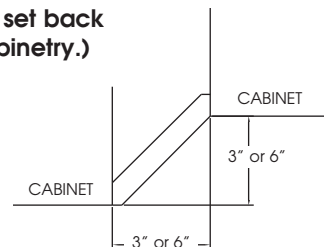

30" High
(For designing 3" or 6" angled set back or set forward into a line of cabinetry.)

BFA3X30
BFA6X30

MISCELLANEOUS

Tall Filler

Actual
Height

TF3X84	(79 1/2")
TF3X96	(91 1/2")
TF6X84	(79 1/2")
TF6X96	(91 1/2")