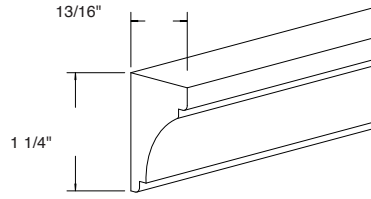

Deluxe Cove Moulding