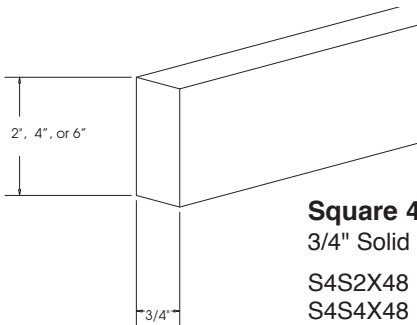

Moulding Cleats/Spacers
MCS3/4x48
MCS3/4x96

Rope Moulding

Rope Moulding
3/8" Thick
RM3/8X48
RM3/8X96

Rope Moulding
3/4" Thick
RM3/4X48
RM3/4X96

Square 4 Sides

Square 4 Sides
3/4" Solid Wood
S4S2X48 S4S2X96
S4S4X48 S4S4X96
S4S6X48 S4S6X96