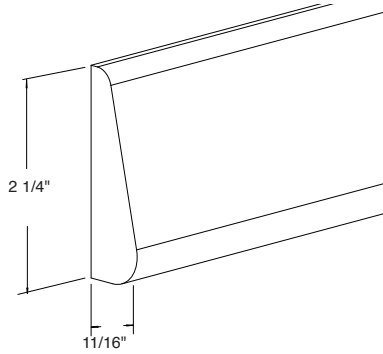

Spindle Rail Wood

SRW48
SRW72
SRW96

Corner Post

CP

Casing

Traditional
C-T48
C-T72
C-T96

Contemporary
C-C48
C-C72
C-C96

Mini Crown Moulding