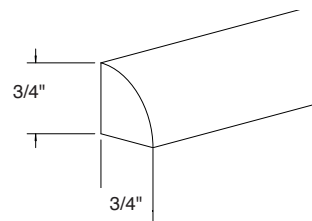

Quarter Round Moulding