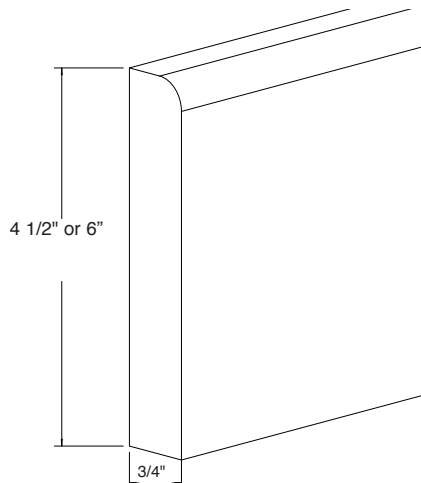

Casing

Traditional
C-T48
C-T72
C-T96

Contemporary
C-C48
C-C72
C-C96

Mini Crown Moulding

MCM48
MCM72
MCM96

Crown Moulding

CM48
CM72
CM96

Furniture Base Moulding

Traditional
FBM-T48
FBM-T72
FBM-T96

FBM-T6X48
FBM-T6X72
FBM-T6X96

Contemporary
FBM-C48
FBM-C72
FBM-C96

FBM-C6X48
FBM-C6X72
FBM-C6X96

Imperial Crown

CM148
CM172
CM196

Crown Moulding Angled

CMA48
CMA72
CMA96