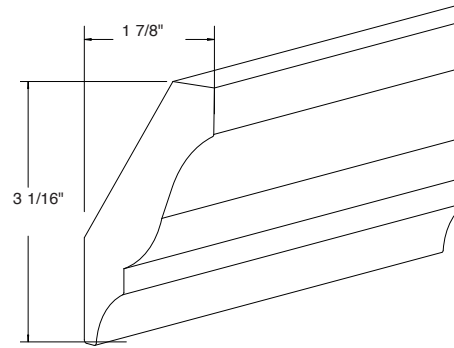

Crown Moulding