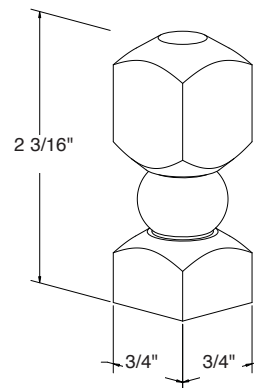

Corner Post