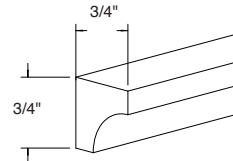

Inside Corner Moulding