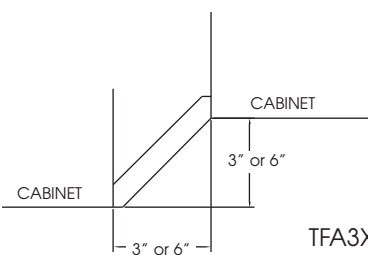

Angle Filler

(For designing 3" or 6" angled set back or set forward into a line of cabinetry.)

TFA3X96
TFA6X96

Deluxe End Panels
1/4" Thick Plywood veneer panel.
Used for finishing cabinet sides.
Applied on jobsite.

DEP1230
DEP1260
DEP2434
DEP2496

DESIGN NOTE: When using Deluxe End Panels you must use the Plywood Trim Moulding on page M11.