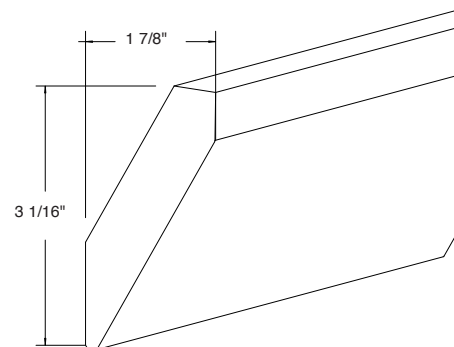

CMA48
CMA72
CMA96