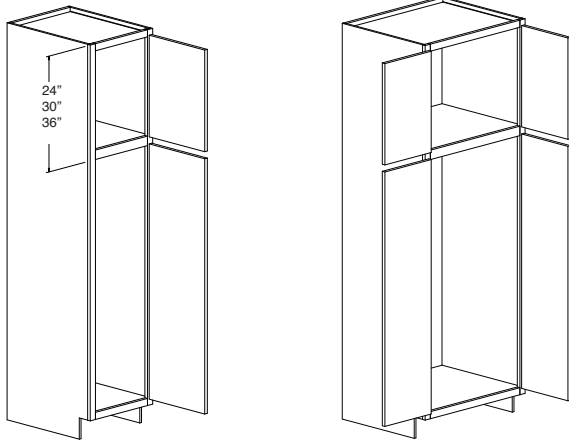

**Broom Cabinet**  
No Shelves

96" High Cabinets have the option of having the subtoe shipped loose. Specify "Ship Subtoe Loose"

Specify Hinge (L or R) on Single Door Cabinets

**Top Cabinet Section Heights:**

<b>84"High</b> <b>24"</b>	<b>90"High</b> <b>30"</b>	<b>96"High</b> <b>36"</b>
------------------------------	------------------------------	------------------------------

<b>24" Deep Single Door</b> BR158424 BR188424 BR248424-1 <b>Butt Doors</b> BR248424-2 BR308424 BR368424	<b>24" Deep Single Door</b> BR159024 BR189024 BR249024-1 <b>Butt Doors</b> BR249024-2 BR309024 BR369024	<b>24" Deep Single Door</b> BR159624 BR189624 BR249624-1 <b>Butt Doors</b> BR249624-2 BR309624 BR369624
--	--	--