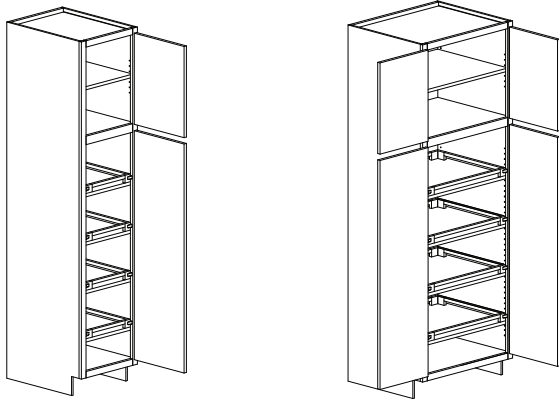

TALL CABINETS

Utility Cabinet Style B

96" High Cabinets have the option of having the subtoe shipped loose. Specify "Ship Subtoe Loose"

Specify Hinge (L or R) on Single Door Cabinets