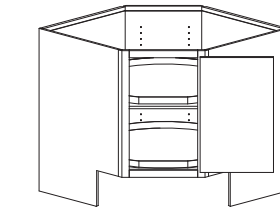

## Base Diagonal Corner

Specify Hinge (L or R)  
32 1/2" High  
9" High x 6 1/2" Deep Toekick

1 Adjustable Shelf  
UBDC36

## Base Half Round Angled

12" Deep x 22 1/2" Wide x 32 1/2" High  
9" High x 6 1/2" Deep Toekick

UBHRA

2 Independently Rotating  
Lazy Susan Trays  
UBDCLS36

## Base Square Corner

Specify Hinge (L or R)  
32 1/2" High  
9" High x 6 1/2" Deep Toekick  
Doors Connected At Center With Knife Hinge

1 Adjustable Shelf  
UBSC36

2 Independently Rotating  
Lazy Susan Trays  
1 Adjustable Shelf  
UBDCLS36SS