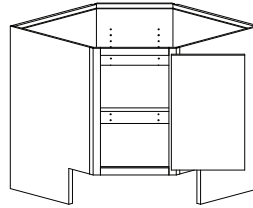

## Base End Shelf Angled

32 1/2" High  
9" High x 6 1/2" Deep Toekick

(Shelves Shown Left)

UBESAL (Shelves Left)  
UBESAR (Shelves Right)

## Base Diagonal Corner

Specify Hinge (L or R)  
32 1/2" High  
9" High x 6 1/2" Deep Toekick

1 Adjustable Shelf  
UBDC36

## Base Half Round Angled

12" Deep x 22 1/2" Wide x 32 1/2" High  
9" High x 6 1/2" Deep Toekick

UBHRA

2 Independently Rotating  
Lazy Susan Trays  
UBDCLS36