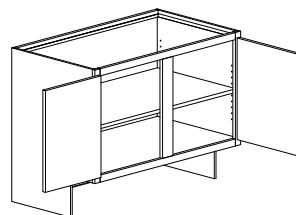

**Butt Doors**  
**1 Drawer**  
**1 Roll Tray**  
UB24RT1-2  
UB30RT1  
UB36RT1

**Double Doors**  
**2 Drawers**  
**2 Roll Trays**  
UB42RT2  
UB48RT2-2

**Double Butt Doors**  
**2 Drawers**  
**2 Roll Trays**  
UB48RT2-4

**Base with Full Height Doors**

32 1/2" High  
9" High x 6 1/2" Deep Toekick

**Single Door**  
Specify Hinge ( L or R )  
**1 Adjustable Shelf**  
UB9FHD                UB18FHD  
UB12FHD              UB21FHD  
UB15FHD              UB24FHD-1

**Butt Doors**  
**1 Adjustable Shelf**  
UB24FHD-2            UB33FHD  
UB27FHD              UB36FHD  
UB30FHD

**Double Doors**  
**1 Adjustable Shelf**  
UB42FHD              UB48FHD-2

**Double Butt Doors**  
**1 Adjustable Shelf**  
UB48FHD-4

**Base Sink**

No Drawers, No Shelves,  
Matching Woodgrain Laminate Interior  
32 1/2" High  
9" High x 6 1/2" Deep Toekick

**No Doors**  
UBS33A  
UBS36A

**Retractable Doors**  
UBS33B  
UBS36B

**Drawer Base**