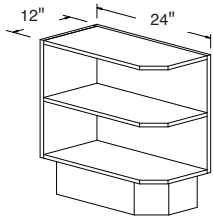

**Base Sink**

No Drawers, No Shelves,  
Matching Woodgrain Laminate Interior  
32 1/2" High  
9" High x 6 1/2" Deep Toekick

**No Doors**  
UBS33A  
UBS36A

**Retractable Doors**  
UBS33B  
UBS36B

**Drawer Base**

32 1/2" High  
9" High x 6 1/2" Deep Toekick

**2 Drawer Base**  
UB2D12  
UB2D15  
UB2D18  
UB2D21  
UB2D24

**3 Drawer Base**  
UB3D12  
UB3D15  
UB3D18  
UB3D21  
UB3D24

## Base End Shelf Angled

32 1/2" High  
9" High x 6 1/2" Deep Toekick

(Shelves Shown Left)

UBESAL (Shelves Left)  
UBESAR (Shelves Right)