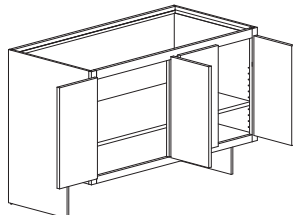

**Butt Doors**  
**1 Drawer**  
**1 Roll Tray**  
UB24RT1-2  
UB30RT1  
UB36RT1

**Double Doors**  
**2 Drawers**  
**2 Roll Trays**  
UB42RT2  
UB48RT2-2

**Double Butt Doors**  
**2 Drawers**  
**2 Roll Trays**  
UB48RT2-4

**Base with Full Height Doors**

32 1/2" High  
9" High x 6 1/2" Deep Toekick

**Single Door**  
Specify Hinge ( L or R )  
**1 Adjustable Shelf**  
UB9FHD                UB18FHD  
UB12FHD              UB21FHD  
UB15FHD              UB24FHD-1

**Butt Doors**  
**1 Adjustable Shelf**  
UB24FHD-2            UB33FHD  
UB27FHD              UB36FHD  
UB30FHD

**Double Doors**  
**1 Adjustable Shelf**  
UB42FHD              UB48FHD-2

**Double Butt Doors**  
**1 Adjustable Shelf**  
UB48FHD-4

**Base Sink**

No Drawers, No Shelves,  
Matching Woodgrain Laminate Interior  
32 1/2" High  
9" High x 6 1/2" Deep Toekick

**No Doors**  
UBS33A  
UBS36A

**Retractable Doors**  
UBS33B  
UBS36B

**Drawer Base**