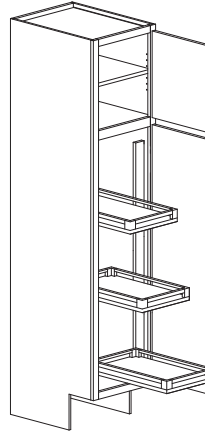

## Blind Base Corner

Can be Pulled 3"  
(Recommended for clearance of  
hardware on adjacent cabinets.)  
32 1/2" High  
9" High x 6 1/2" Deep Toekick

Blind Shown is Right.  
Door Hinged on Blind Side.

2 Independently Rotating  
Lazy Super Susan Trays  
1 Adjustable Shelf  
UBSCLS36SS

Single Door  
Door Hinged on Blind Side  
1 Drawer  
1 Adjustable Shelf

Blind Right	Blind Left	Minimum Wall Space Required	
		Traditional	Full Overlay
UXBC36BR	UXBC36BL	36	37 1/2
UXBC39BR	UXBC39BL	39	40 1/2
UXBC42BR	UXBC42BL	42	43 1/2
UXBC45BR	UXBC45BL	45	46 1/2
UXBC48BR	UXBC48BL	48	49 1/2

**Broom Cabinet**

**No Shelves**

9" High x 6 1/2" Deep Toekick

**Specify Hinge (L or R)  
on Single Door Cabinets**

**24" Deep  
Single Door**  
UBR158424  
UBR188424  
UBR248424-1  
**Butt Doors**  
UBR248424-2  
UBR308424  
UBR368424

**12" Deep  
Single Door**  
UBR158412  
UBR188412  
UBR248412-1  
**Butt Doors**  
UBR248412-2  
UBR308412  
UBR368412

**Utility Cabinet Style B**

**1 Adj Shelf**

**3 Roll Trays**

9" High x 6 1/2" Deep Toekick