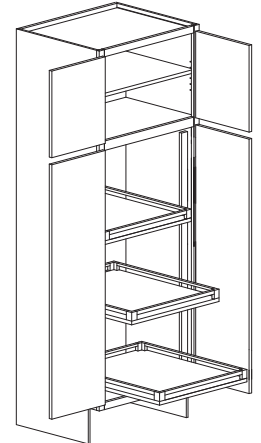

## Blind Base Corner

Can be Pulled 3"  
(Recommended for clearance of  
hardware on adjacent cabinets.)  
32 1/2" High  
9" High x 6 1/2" Deep Toekick

Blind Shown is Right.  
Door Hinged on Blind Side.

2 Independently Rotating  
Lazy Super Susan Trays  
1 Adjustable Shelf  
UBSCLS36SS

Single Door  
Door Hinged on Blind Side  
1 Drawer  
1 Adjustable Shelf

Blind Right	Blind Left	Minimum Wall Space Required	
		Traditional	Full Overlay
UXBC36BR	UXBC36BL	36	37 1/2
UXBC39BR	UXBC39BL	39	40 1/2
UXBC42BR	UXBC42BL	42	43 1/2
UXBC45BR	UXBC45BL	45	46 1/2
UXBC48BR	UXBC48BL	48	49 1/2

**Broom Cabinet**

**No Shelves**

9" High x 6 1/2" Deep Toekick

**Specify Hinge (L or R)  
on Single Door Cabinets**

**24" Deep  
Single Door**  
UBR158424  
UBR188424  
UBR248424-1  
**Butt Doors**  
UBR248424-2  
UBR308424  
UBR368424

**12" Deep  
Single Door**  
UBR158412  
UBR188412  
UBR248412-1  
**Butt Doors**  
UBR248412-2  
UBR308412  
UBR368412

**Utility Cabinet Style B**

**1 Adj Shelf**

**3 Roll Trays**

9" High x 6 1/2" Deep Toekick