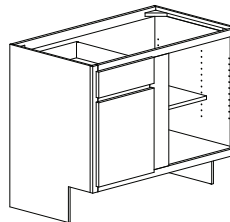

## Base Half Round Angled

12" Deep x 22 1/2" Wide x 32 1/2" High  
9" High x 6 1/2" Deep Toekick

UBHRA

2 Independently Rotating  
Lazy Susan Trays  
UBDCLS36

## Base Square Corner

Specify Hinge (L or R)  
32 1/2" High  
9" High x 6 1/2" Deep Toekick  
Doors Connected At Center With Knife Hinge

1 Adjustable Shelf  
UBSC36

2 Independently Rotating  
Lazy Susan Trays  
1 Adjustable Shelf  
UBDCLS36SS

**DESIGN NOTE:** DO NOT use next to an appliance.

2 Independently Rotating  
Lazy Susan Trays  
UBSCLS36

## Blind Base Corner

Can be Pulled 3"  
(Recommended for clearance of  
hardware on adjacent cabinets.)  
32 1/2" High  
9" High x 6 1/2" Deep Toekick

Blind Shown is Right.  
Door Hinged on Blind Side.

2 Independently Rotating  
Lazy Super Susan Trays  
1 Adjustable Shelf  
UBSCLS36SS