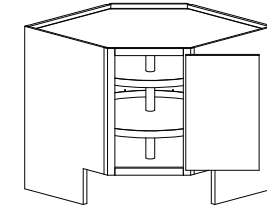

## Base End Shelf Angled

32 1/2" High  
9" High x 6 1/2" Deep Toekick

(Shelves Shown Left)

UBESAL (Shelves Left)  
UBESAR (Shelves Right)

## Base Diagonal Corner

Specify Hinge (L or R)  
32 1/2" High  
9" High x 6 1/2" Deep Toekick

1 Adjustable Shelf  
UBDC36

## Base Half Round Angled

12" Deep x 22 1/2" Wide x 32 1/2" High  
9" High x 6 1/2" Deep Toekick

UBHRA

2 Independently Rotating  
Lazy Susan Trays  
UBDCLS36

## Base Square Corner

Specify Hinge (L or R)  
32 1/2" High  
9" High x 6 1/2" Deep Toekick  
Doors Connected At Center With Knife Hinge

1 Adjustable Shelf  
UBSC36

2 Independently Rotating  
Lazy Susan Trays  
1 Adjustable Shelf  
UBDCLS36SS