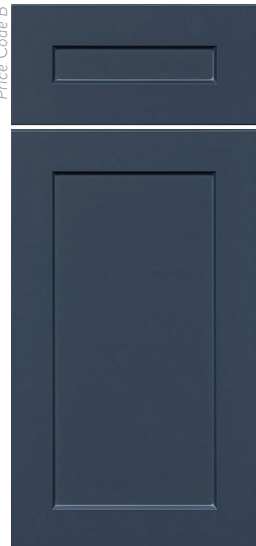

RIDLEY
Midnight Matte

Price Code B