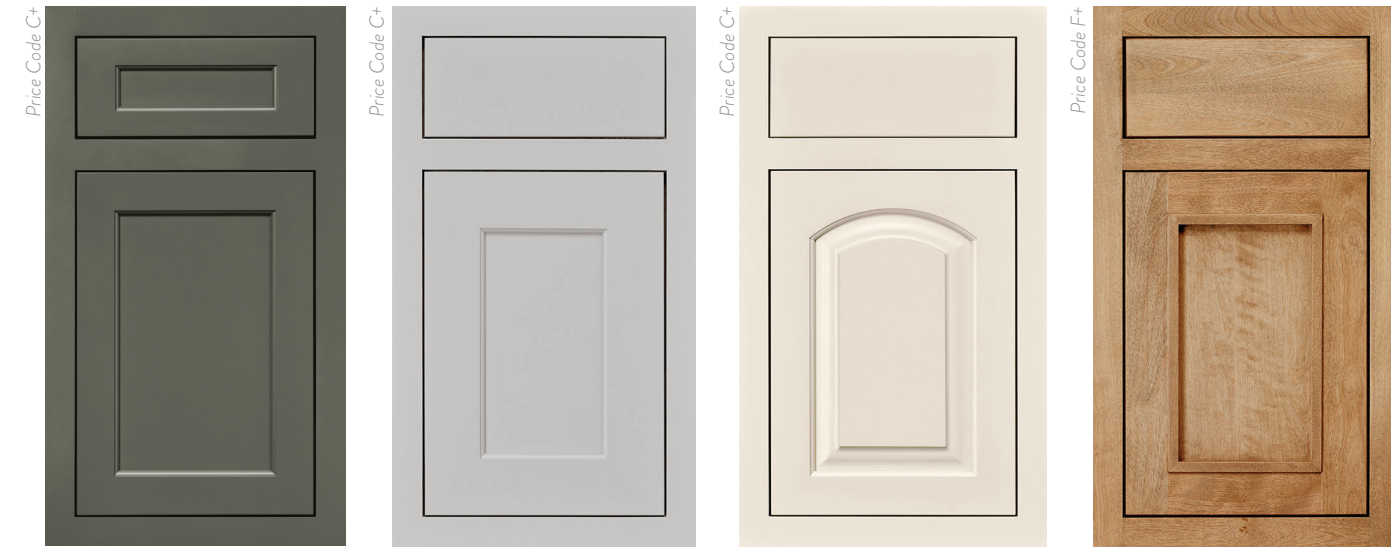

**INSET/BEADED INSET** Available in Kitchen+ Only.

**ASHTON** Cherry/Shoreline *Inset* **BECKETT** Birch/Driftwood/Full Black Glaze *Beaded Inset* **BRIDGEPORT** Alder/Chinchilla *Inset* **CAPELA** Birch/Polar *Inset*

**CLARKSON** Birch/Oyster Bay *Inset* **CRAFTWOOD** Hickory/Dawn *Inset* **DAWSON** Cherry/Mineral *Inset* **DELANEY** Birch/Cloud *Inset*

**EDGEWOOD** Birch/White *Inset* **EMERSON** Walnut/Dawn *Beaded Inset* **HUNTINGTON** Birch/Graphite *Inset* **HUTTON** Birch/Kodiak *Beaded Inset*

**INSET/BEADED INSET** Available in Kitchen+ Only.

**KINGSTON 3** Birch/Graphite *Inset* **LEXINGTON** Birch/Sailcloth *Inset* **LEXINGTON 3** Cherry/Shale *Inset* **MONTEREY** Cherry/Chinchilla *Inset*