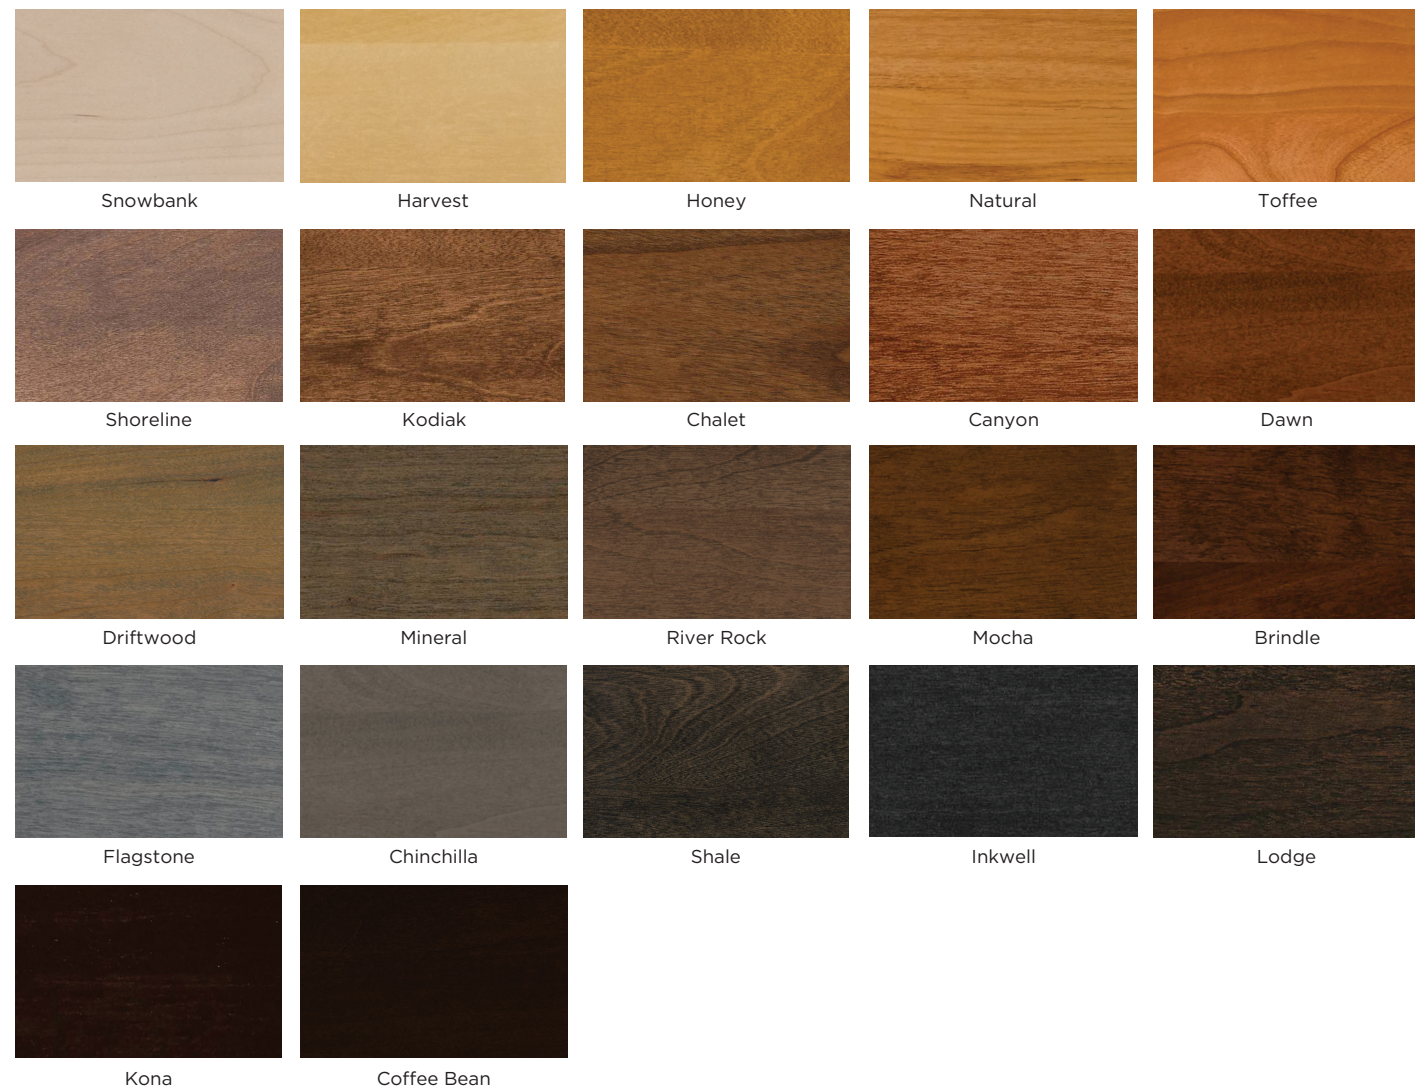

STAIN FINISH OPTIONS *(Shown on Birch Wood.)*