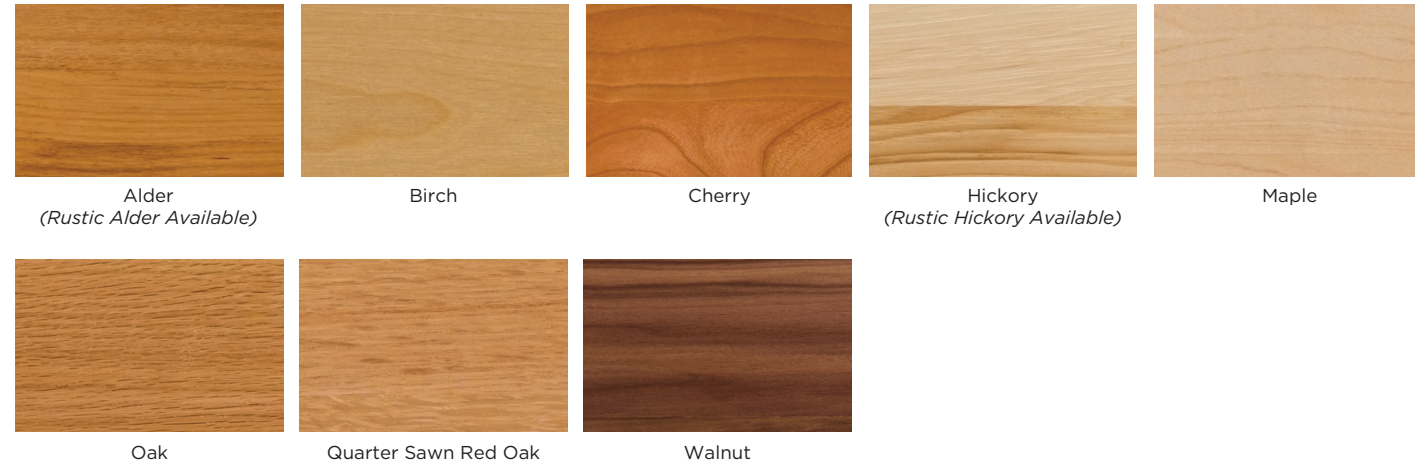

WOOD & COLOR

WOOD SPECIES OPTIONS *(Shown in Natural.)*