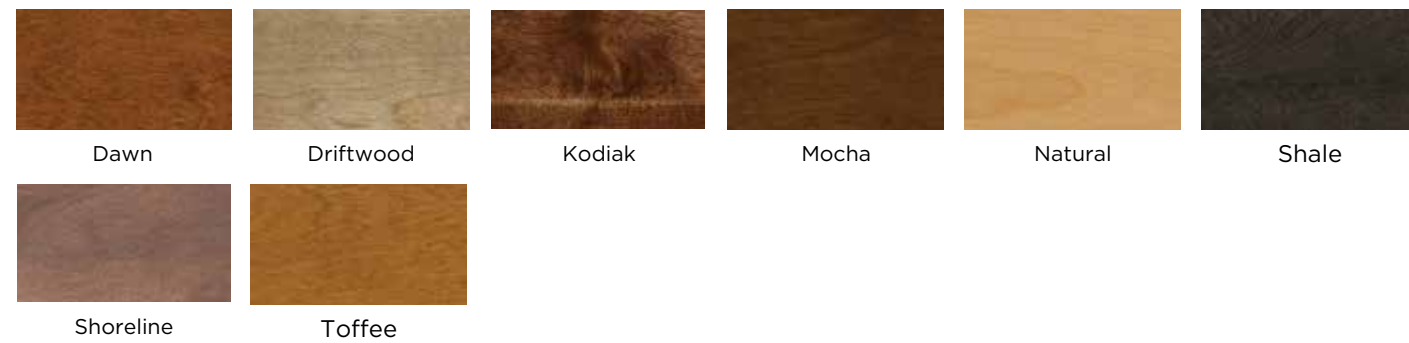

DAWSON
Paintable/Snowflake

EDGEWOOD
Birch/Shoreline

LEXINGTON
Paintable/Harbor

LEXINGTON 3
Alder/Kodiak

MARCUS
Cherry/Mineral

NORTHBROOK
Paintable/Graphite

QUINCY
Paintable/Lighthouse

QUINCY 3
Hickory/Driftwood

door style Quincy
 species Paintable
 finish Lighthouse

DOOR STYLES

CONTEMPORARY FULL OVERLAY Available in Foil only.

JOSS
Black Matte Foil

RIDLEY
White Matte Foil

SULLIVAN
Haze Matte Foil

STANDARD OVERLAY

BROOKSIDE
Alder/Dawn

EMBASSY
Birch/Shale

MORGAN
Paintable/Loft

SHERWOOD
Hickory/Toffee

door style Quincy
species Paintable
finish White

door style Quincy
species Birch
finish Shoreline

ALDER/RUSTIC ALDER Stain Finish Options

BIRCH Stain Finish Options

CHERRY Stain Finish Options

HICKORY/RUSTIC HICKORY Stain Finish Options

MAPLE Stain Finish Options

OAK Stain Finish Options

PAINT/PAINABLE SPECIES Color Options

FOIL (Joss, Ridley, and Sullivan Door Styles Only)