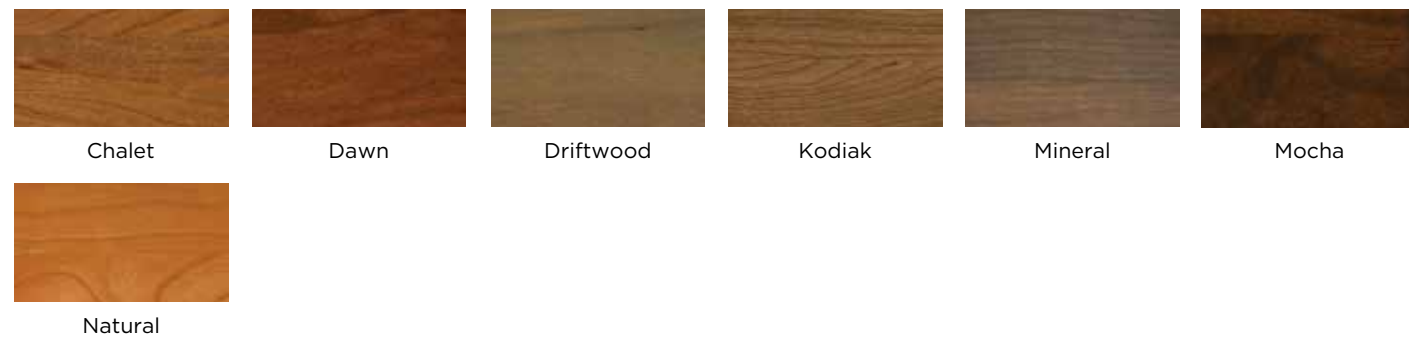

DAWSON
Paintable/Snowflake

EDGEWOOD
Birch/Shoreline

LEXINGTON
Paintable/Harbor

LEXINGTON 3
Alder/Kodiak

MARCUS
Cherry/Mineral

NORTHBROOK
Paintable/Graphite

QUINCY
Paintable/Lighthouse

QUINCY 3
Hickory/Driftwood

door style Quincy
 species Paintable
 finish Lighthouse

DOOR STYLES

CONTEMPORARY FULL OVERLAY Available in Foil only.

JOSS
Black Matte Foil

RIDLEY
White Matte Foil

SULLIVAN
Haze Matte Foil

STANDARD OVERLAY

BROOKSIDE
Alder/Dawn

EMBASSY
Birch/Shale

MORGAN
Paintable/Loft

SHERWOOD
Hickory/Toffee

door style Quincy
species Paintable
finish White

door style Quincy
species Birch
finish Shoreline

ALDER/RUSTIC ALDER Stain Finish Options

BIRCH Stain Finish Options

CHERRY Stain Finish Options

HICKORY/RUSTIC HICKORY Stain Finish Options

MAPLE Stain Finish Options

OAK Stain Finish Options

PAINT/PAINABLE SPECIES Color Options

FOIL (Joss, Ridley, and Sullivan Door Styles Only)