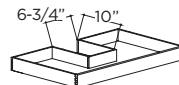

WL-18

ENHANCEMENTS

Concealed Drawer

Hair Appliance Organizer

6-3/4" - 10"

Under Sink Pullout

Under Sink Caddy

11" 18-3/8"