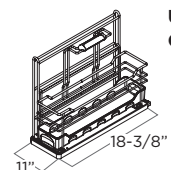

WL-18

ENHANCEMENTS

Concealed Drawer

Hair Appliance Organizer

6-3/4" - 10"

Under Sink Pullout

Under Sink Caddy

11" 18-3/8"