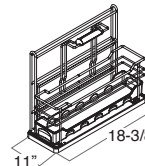

WL-06

WL-08

WL-12

WL-15

WL-17

WL-18

ENHANCEMENTS

Concealed Drawer

Hair Appliance Organizer

6-3/4" 10"

Under Sink Pullout

Under Sink Caddy

11" 18-3/8"

bertch classic

VANITY 6 DRAWERS

34-1/2" H, 18" or 21"D