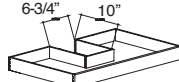

Hair Appliance Organizer

6-3/4" 10"

Under Sink Pullout

Under Sink Caddy

11" 18-3/8"

bertch classic

VANITY 6 DRAWERS

34-1/2" H, 18" or 21"D