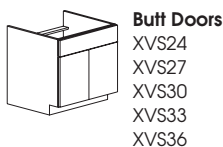

Butt Doors
3 Drawers
3 Adjustable Shelves
21" and 18"D Only
LC3D24 LC3D24T
LC3D27 LC3D27T
LC3D30 LC3D30T
LC3D33 LC3D33T
LC3D36 LC3D36T

Butt Doors 4 Drawers
3 Adjustable Shelves
21" and 18"D Only
LC4D24T
LC4D27T
LC4D30T
LC4D33T
LC4D36T

WALL CABINETS

Single Door,
6" Depth
3 Adjustable
Shelves
WC1533HR

Butt Doors,
9" Depth
3 Adjustable
Shelves
W2430
W3030
W3630

Single Door,
6" Depth
1 Adjustable
Shelf
WCC1830HR

Single Door,
9" Depth
3 Adjustable
Shelf
W1830HR

Butt Doors,
9" Depth
1 Adjustable
Shelf
WCC2430

Single Door
2 Drawers
12" Depth
2 Adjustable
Shelves
WC2D1848HR

VANITIES

31" OR 34-1/2"H X 18" OR 21"D

Single Door Specify hinge left (HL)
XVS1816HR

Single Door Specify hinge left (HL)
XVB12HR
XVB15HR
XVB18HR

Three Drawers
XVTD12
XVTD15
XVTD18

Four Drawers
XVD12
XVD15
XVD18

Butt Doors
XVS24
XVS27
XVS30
XVS33
XVS36

Butt Doors
XVB24

Single Door
XVTR24
XVTR30

Single Door
XV24DR
XV30DR

Butt Doors
XVTR36
XVTR42

Butt Doors
XV36DR
XV42DR