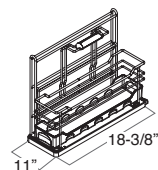

ENHANCEMENTS

**Concealed
Drawer**

**Hair
Appliance
Organizer**

6-3/4" 10"

**Under
Sink
Pullout**

**Under Sink
Caddy**

11" 18-3/8"

VANITY 6 DRAWERS

34-1/2" H, 18" or 21"D

Butt Doors
V45DHRT
V48DT
V54DT

Double Doors
V60DT
V66DT

Double Butt Doors
V72DT

Single Door
VSBD45HR
VSBD45HRT

Single Door
VSBD48
VSBD48T
Double Doors
VSBD54
VSBD54T

Double Doors
VSBD60
VSBD60T
VSBD66
VSBD66T