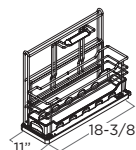

Butt Doors 34-1/2"H, 18" or 21"D
V60MDT
V66MDT
V72MDT

4-1/2" WOODEN LEG OPTIONS

WL-01

WL-03

WL-05

WL-08

6" WOODEN LEG OPTIONS

WL-12

WL-15

WL-18

ENHANCEMENTS

Concealed Drawer

Under Sink Pull-out

Under Sink Caddy

Vanity Pull-Out Organizer

Hair Appliance Organizer (HAO)

6-DRAWERS

31"H OR 34-1/2"H X 18" OR 21"D

Single Door
Specify Hinge Left (HL)
V42DHRT
V45DHRT

Single Door
Specify Hinge Left (HL)
VSBD45HR
VSBD45HRT

Butt Doors
V48DT
V54DT

Double Doors
VSBD48 VSBD48T
VSBD54 VSBD54T